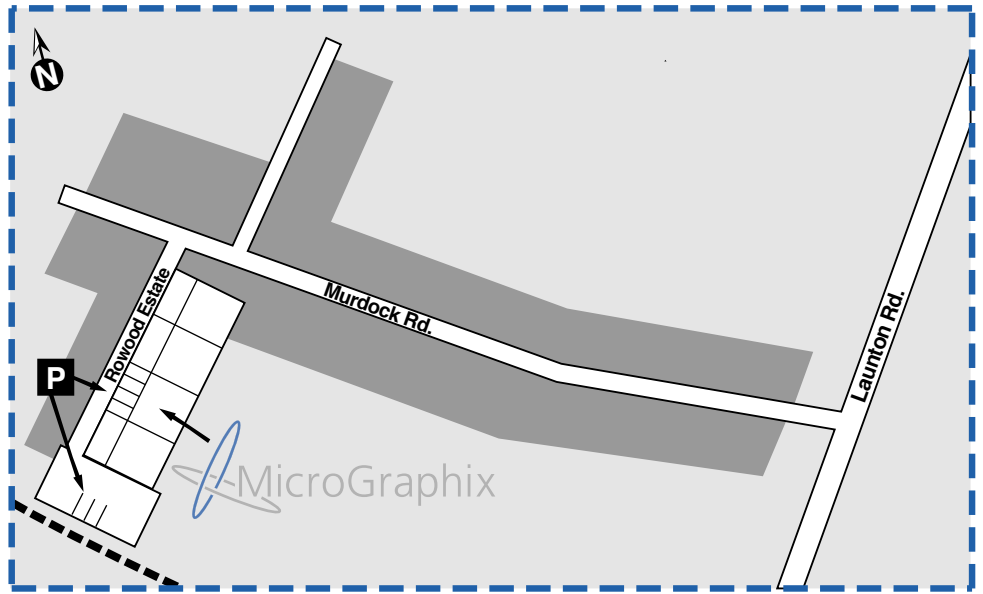

Unit A3 Rowood Estate  
Murdock Road, Bicester  
Oxfordshire OX26 4PP

t: (01869) 250806

f: (01869) 250807

enquiries@micrographix.co.uk

### Directions

From J9 of the M40, take the A41 towards Bicester. At the first roundabout, turn right and proceed past Bicester Village on the left hand side. At the next roundabout, take the first exit towards Bicester town centre. Proceed over the level crossing and turn right at the mini-roundabout into Launton Road. Drive for approximately half a mile and immediately after the railway bridge, turn left into Murdock Road. Rowood Estate is located 300 yards on the left hand side.

Bicester North is the nearest station to MicroGraphix. Upon arrival, please call and we will arrange transport to our premises.

### Locator Map