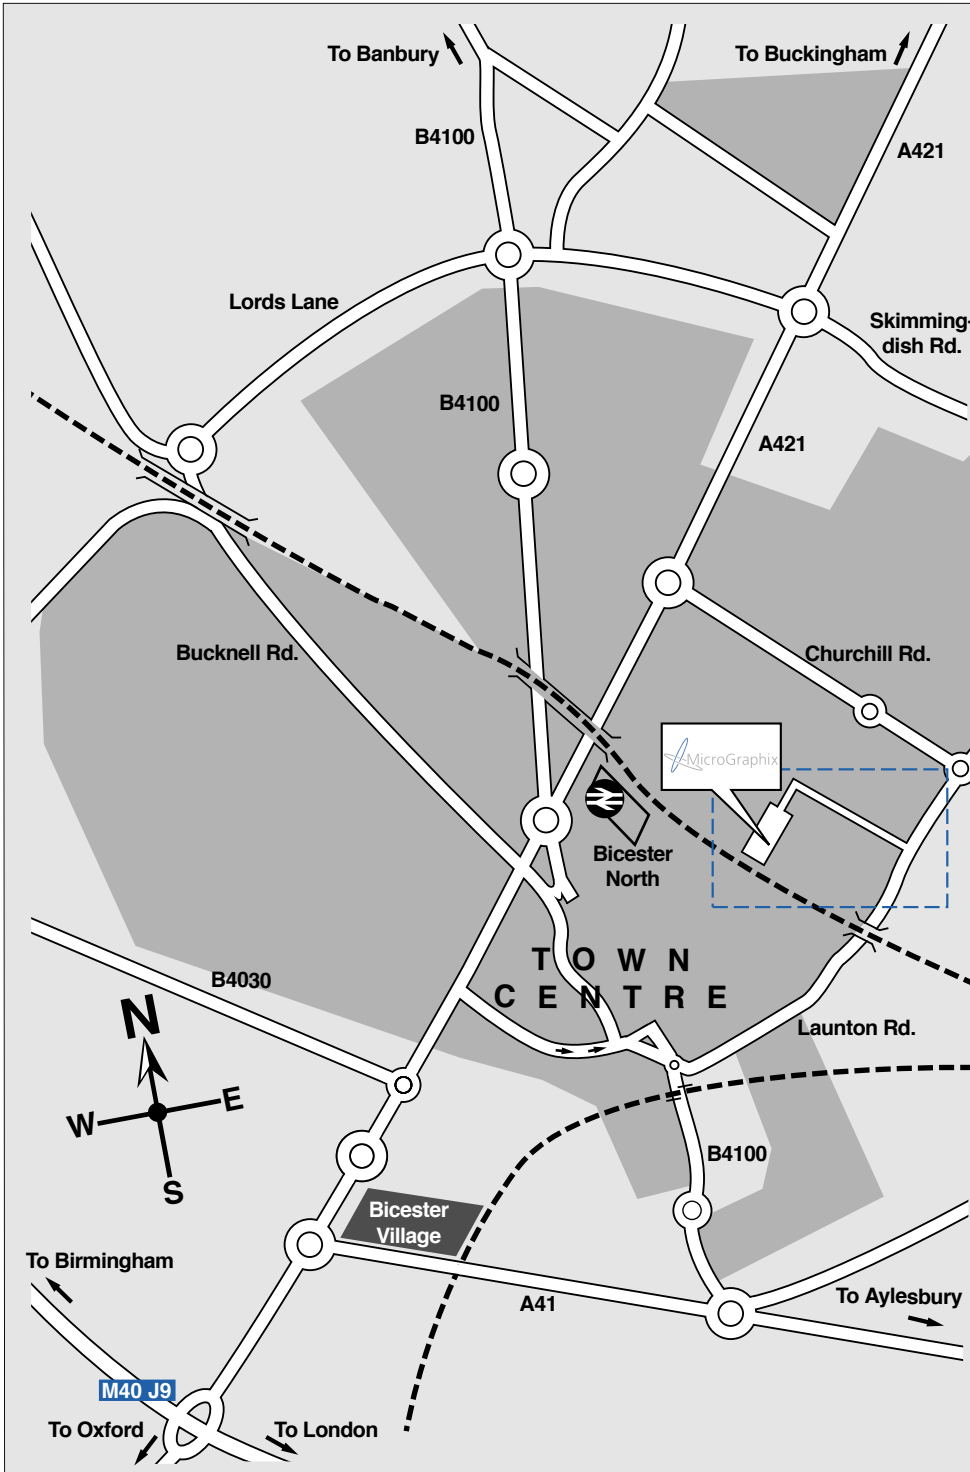

### Directions

From J9 of the M40, take the A41 towards Bicester. At the first roundabout, turn right and proceed past Bicester Village on the left hand side. At the next roundabout, take the first exit towards Bicester town centre. Proceed over the level crossing and turn right at the mini-roundabout into Launton Road. Drive for approximately half a mile and immediately after the railway bridge, turn left into Murdock Road. Rowood Estate is located 300 yards on the left hand side.

Bicester North is the nearest station to MicroGraphix. Upon arrival, please call and we will arrange transport to our premises.

### Locator Map